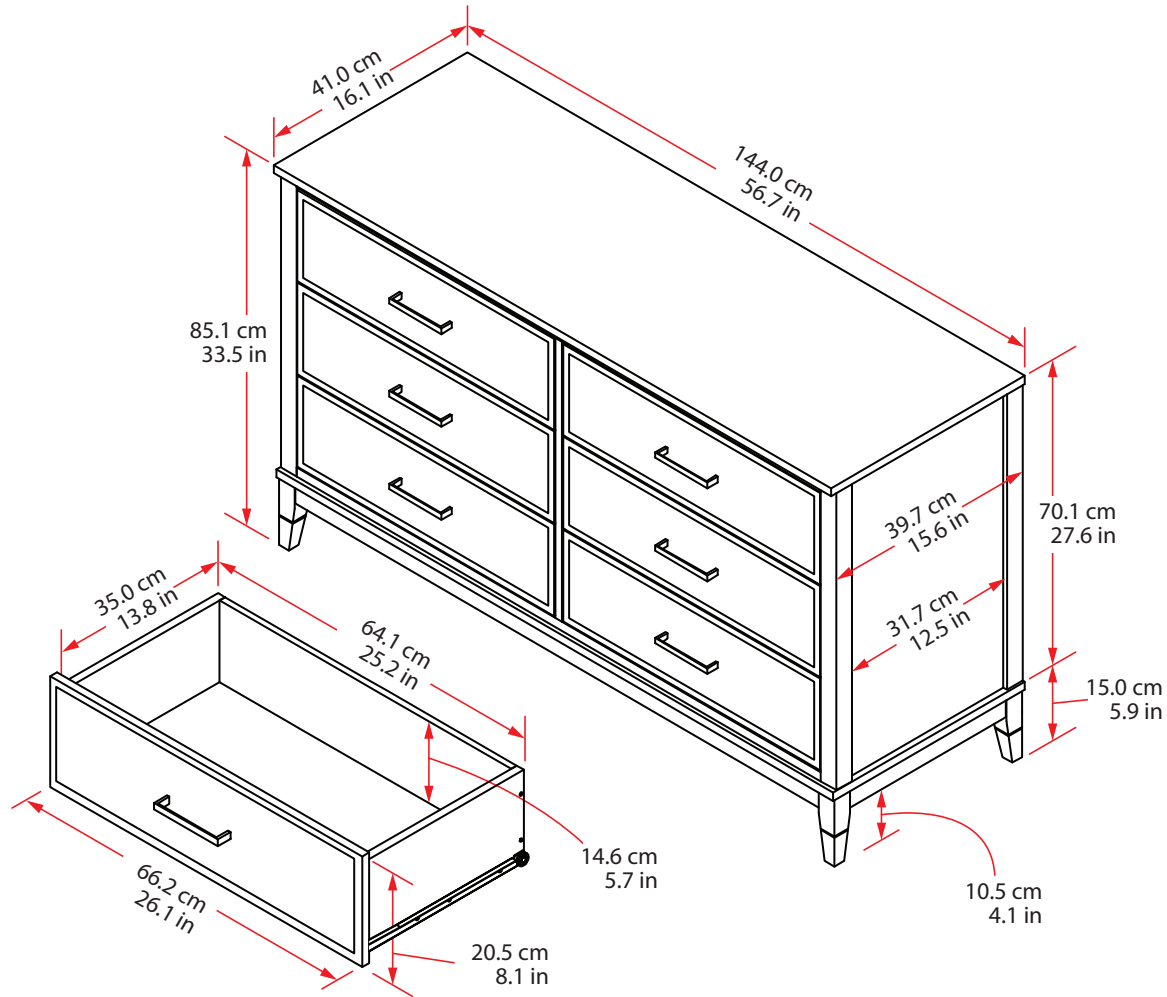

3642013COMS/ 3642350COMS/ 3642408COMS/ 3642872COMS

- Cosmo 6 Drawer Dresser

Finish: White/ Pale Pink/ Graphite/ Black

COSMOLiving
by COSMOPOLITAN

Wood Breakdown:
MDF: 89% , R/W: 11%

Overall Product Size:
56.7" W x 16.1" D x 33.5" H
144.0 W x 41.0 D x 85.1 H (cm)

MAXIMUM WEIGHT CAPACITIES: